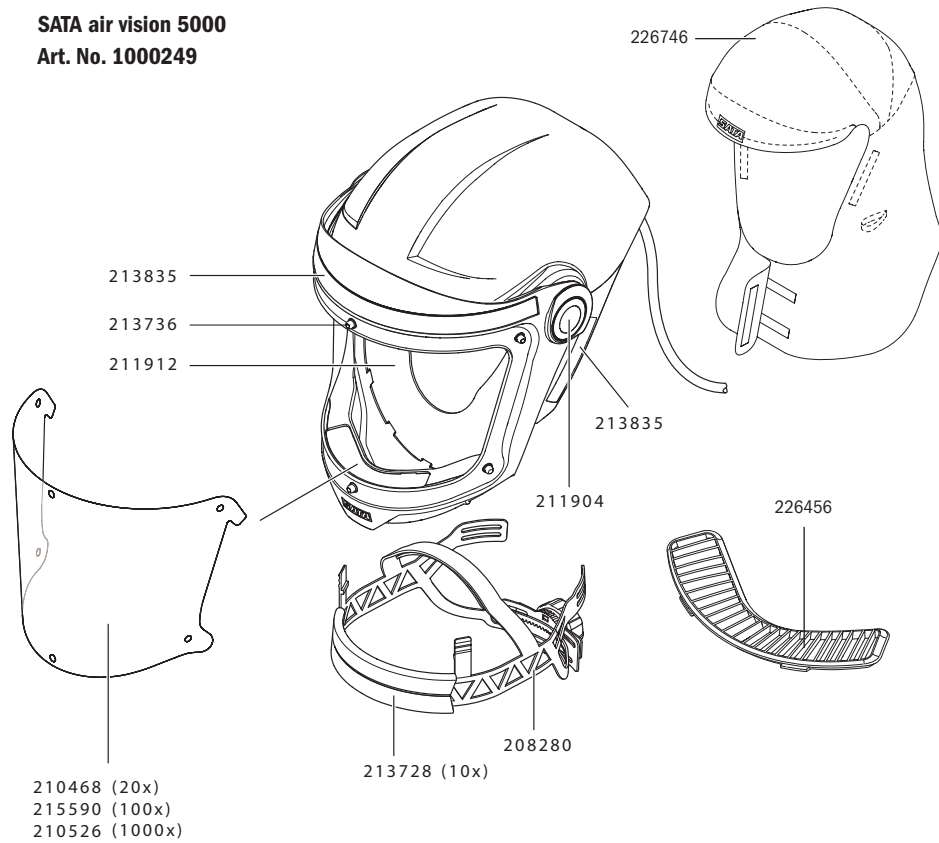

Spare Parts SATA® air vision™ 5000

Art. No./Descr.
13623 SATA quick coupling 1/4" (male thread)
53942 Nipple G 1/4 f. GS respirator, UBE + blow-off gun, size 14
208280 Head fixation cpl.
208439 Belt with buckle
208447 Hip pad (packing unit 1 piece)
208462 Adapter plate
210468 Visor foil, 6 perforations (packing unit 20 pieces)
210526 Visor foil, 6 perforations (packing unit 1000 pieces)
211904 CCS disc (packing unit 4 pieces)
211912 Hygiene insert (packing unit 20 pieces)
213728 Comfort band (packing unit 10 pieces)
213736 Visor bolt (packing unit 6 pieces)
213835 Hook-and-loop tape long (packing unit 1 piece) and short (packing unit 2 pieces), adhesive on one side
213751 Hood holder for SATA air regulator
215590 Visor foil, 6 perforations (packing unit 100 pieces)
216473 Safety quick coupling for SATA air regulator and SATA air carbon regulator
218206 SATA activated charcoal filter, cpl.
226456 Plug-in diffusor
1000215 SATA air regulator belt (Int.)
226621 Humidifier kit consisting of humidifier module, lid seal and SATA filter timer
226746 Hood cloth, dark grey
1014232 Hip pad (packing unit 1 Stück)
1014240 Air hose cpl.

SATA air vision 5000 Art. No. 1000249