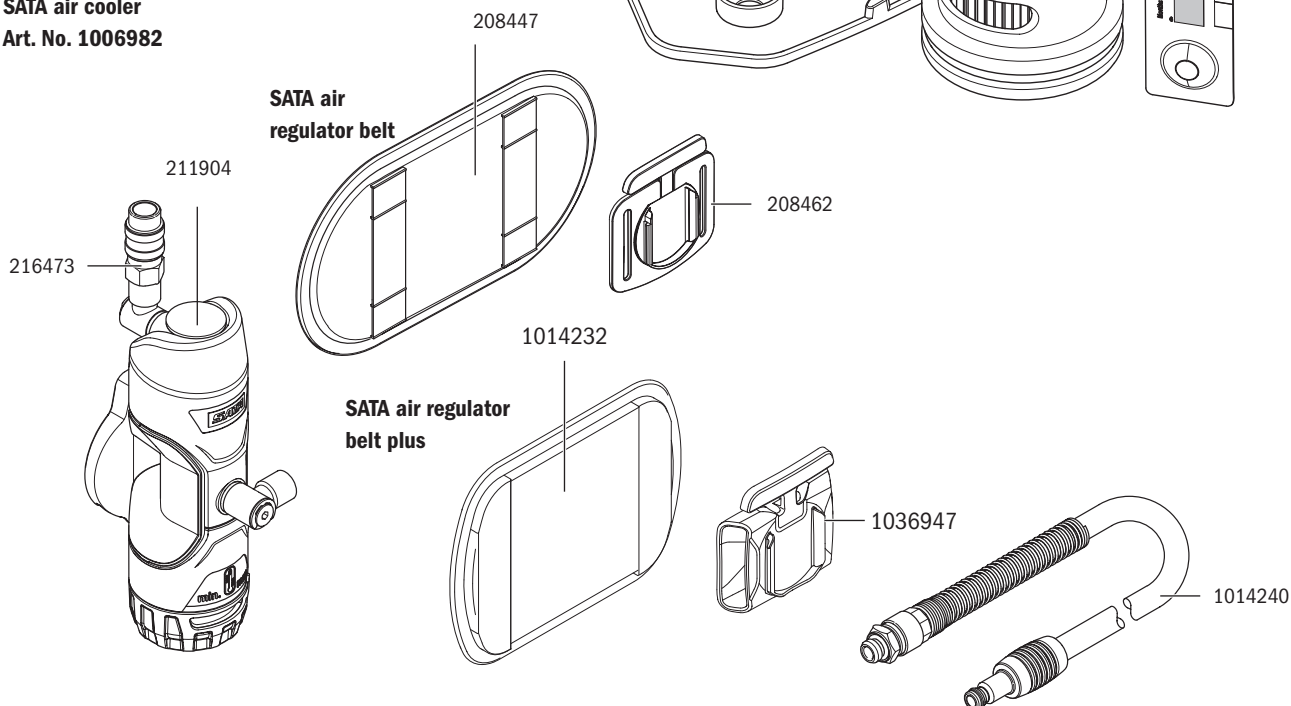

SATA air warmer
Art. No. 1007005
SATA air cooler
Art. No. 1006982

SATA air warmer
Art. No. 1007005
SATA air cooler
Art. No. 1006982

All prices are recommended list prices. Errors, technical modifications and printing errors reserved.