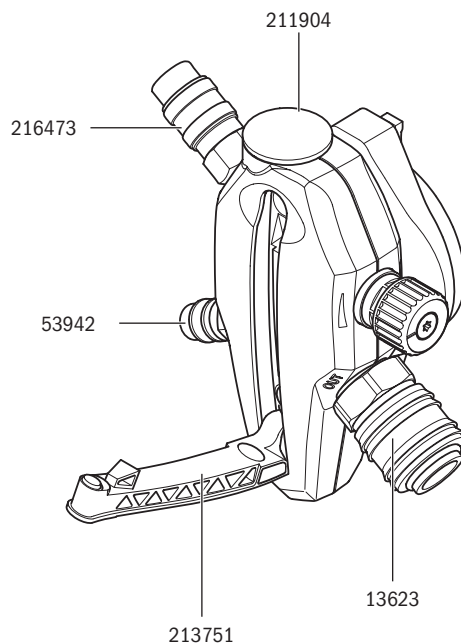

SATA air regulator
Art. No. 1000190