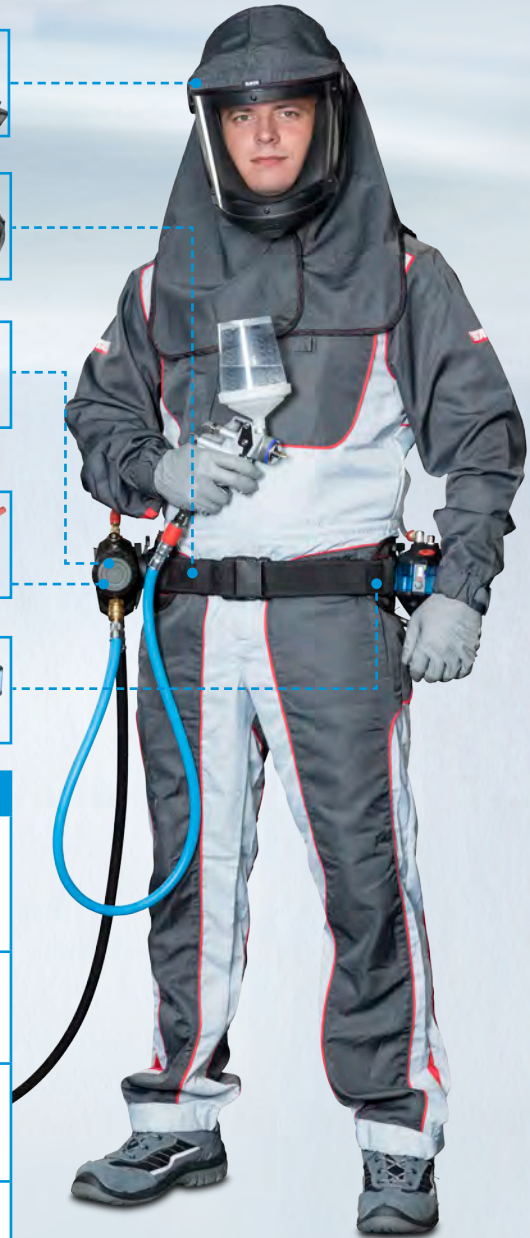

Recommended accessories

SATA air humidifier

Breathing air humidification for a comfortable breathing climate
Art. No. 1000299

SATA air warmer carbon for SATA air carbon regulator

Multi-stage adjustable breathing air warmer
Art. No. 1000132

Safety compressed air hose

crush and kink resistant, 6 m
Art. No. 49080

Gun air hose

9 mm inner diameter, 1.2 m to connect a spray gun to the belt unit
Art. No. 13870

Activated charcoal filter

for SATA air carbon regulator
Art. No. 218206

SATA air warmer

Art. No. 1007005

SATA air cooler

Art. No. 1006982