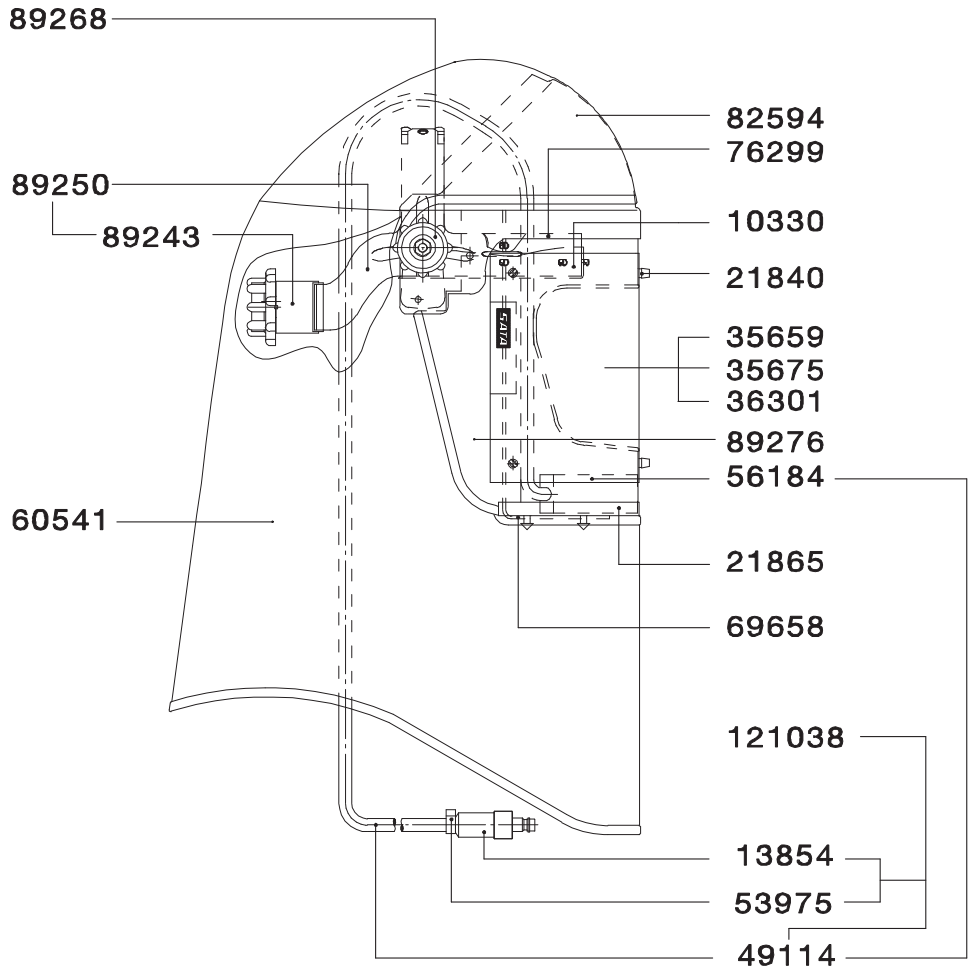

# Spare Parts SATA® vision™ 2000

Art. No./Descr.	
6981	SATA quick coupling nipple G 1/4" (female thread) (packing unit 5 pieces)
10330	Sweat ribbon, microfibre-velour (packing unit 10 pieces)
13623	SATA quick coupling 1/4" (male thread)
13854	Silencer
13904	Activated charcoal cartridge
13920	Belt with buckle
21840	Set of plug-in nipples, complete, for Vision 2000
21865	Bottom part (packing unit 2 pieces)
22947	O-ring
25064	Pressure gauge 0 - 6 bar, 40 mm, green area 1.3 - 2.6 bar
25106	Spindle, complete, for adsorber (CE) of half mask + full face respirator
27797	Adsorber glass
35659	Visor foil, 6 perforations (packing unit 5 pieces)
35675	Visor foil, 6 perforations (packing unit 25 pieces)
36301	Visor foil, 6 perforations (packing unit 1000 pieces)
49114	Breathing air hose with acoustic warning device and foam sleeve, without noise reducer/coupling
49726	Protective cage f. respirator filter unit
53934	Safety quick coupling for SATA full face respirator
53942	Nipple G 1/4 f. GS respirator, UBE + blow-off gun, size 14
53975	Hose clamp 10.5 GER
56184	Foam sleeve for CE respirator
60541	Head / chest scarf, grey, over hood
69658	Hood inlay, black (20 pieces)
76299	Foam stripes, one side self-adhesive 8 x 25 x 345 mm, for respirators
82594	Hood with velcro tape, loose, for Vision 2000 respirator
89243	Adjustable part for head strap of Vision 2000 respirator
89250	Head strap, cpl., for Vision 2000 respirator
89268	Screwing (2 pieces)
89276	Carrier frame with side parts, plug-in nipples and bottom part, for Vision 2000 respirator
121038	Breathing air hose, cpl. with acoustic warning device, foam sleeve and noise reducer/coupling
149872	Belt cushion