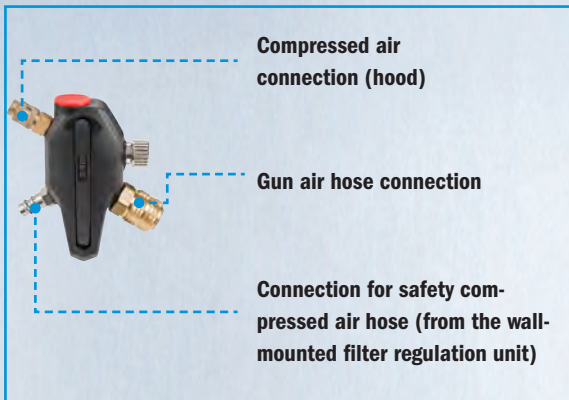

Compressed air connection (hood)

Gun air hose connection

Connection for safety compressed air hose (from the wall-mounted filter regulation unit)

Accessories:
SATA air humidifier
Art. No. 1000299

Accessories:
SATA air warmer
Art. No. 1007005

Accessories:
SATA air cooler
Art. No. 1006982