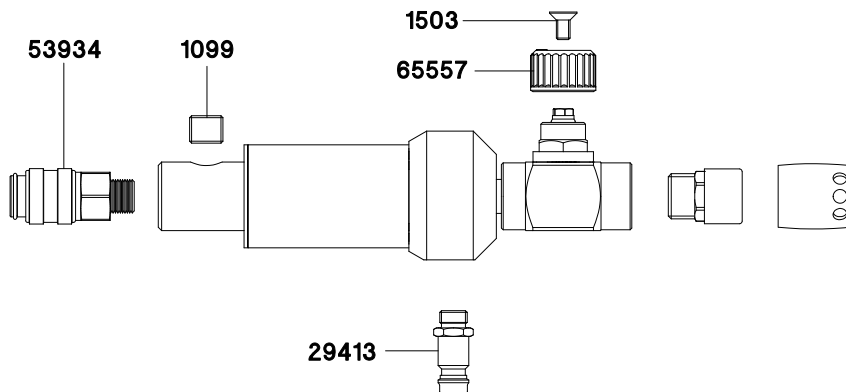

SATA air warmer

Art. No./Descr.
1099
Closing screw DIN 906 G 1/8-ST., nickel-plated
1503
Countersunk screw M4 x 8 DIN 965, stainless steel, for micrometer und round/flat spray control
29413
Nipple
53934
Safety quick coupling for SATA full face respirator
65557
Control knob