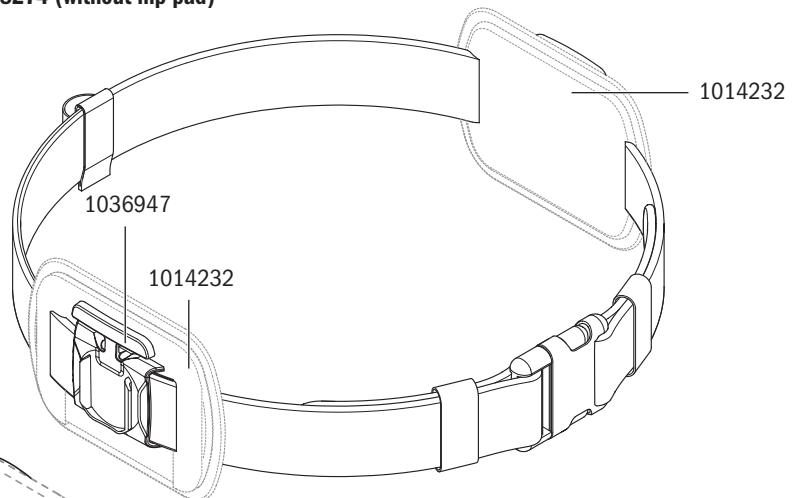

SATA air regulator belt plus Art. No. 1030668 (with hip pad) Art. No. 1038274 (without hip pad)

SATA air regulator belt Art. No. 1000215 (with hip pad) Art. No. 208439 (without hip pad)

All prices are recommended list prices. Errors, technical modifications and printing errors reserved.