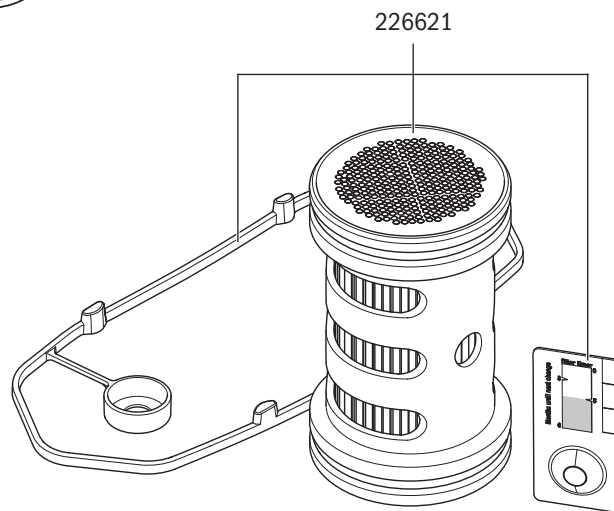

All prices are recommended list prices. Errors, technical modifications and printing errors reserved.