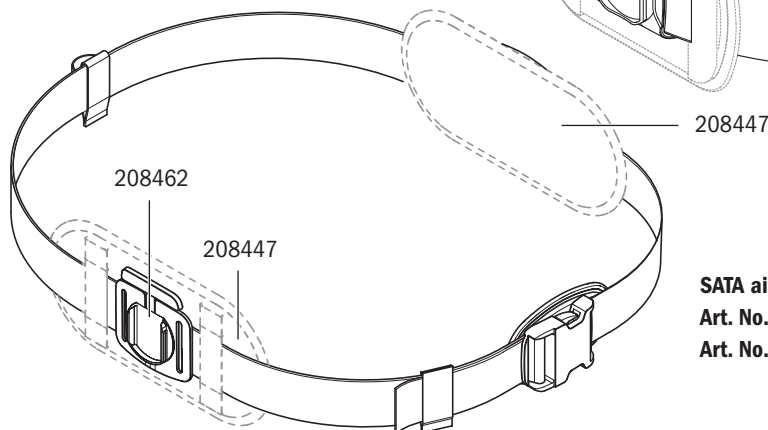

SATA air regulator belt plus Art. No. 1030668 (with hip pad) Art. No. 1038274 (without hip pad)

SATA air regulator belt Art. No. 1000215 (with hip pad) Art. No. 208439 (without hip pad)

All prices are recommended list prices. Errors, technical modifications and printing errors reserved.