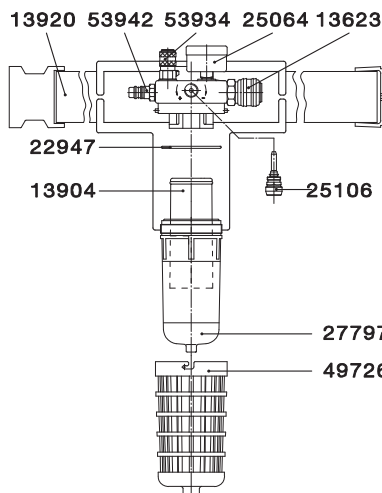

Belt unit Art. No. 54015