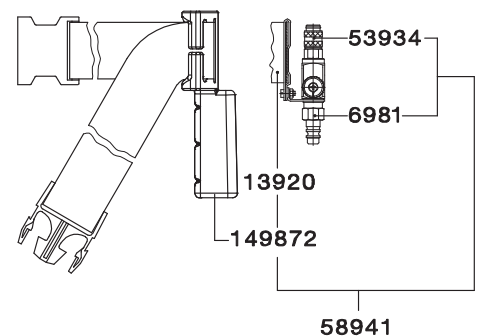

# Spare Parts SATA® vision™ 2000

Art. No./Descr.	
6981	SATA quick coupling nipple G 1/4" (female thread) (packing unit 5 pieces)
10330	Sweat ribbon, microfibre-velour (packing unit 10 pieces)
13623	SATA quick coupling 1/4" (male thread)
13854	Silencer
13904	Activated charcoal cartridge
13920	Belt with buckle
21840	Set of plug-in nipples, complete, for Vision 2000
21865	Bottom part (packing unit 2 pieces)
22947	O-ring
25064	Pressure gauge 0 - 6 bar, 40 mm, green area 1.3 - 2.6 bar
25106	Spindle, complete, for adsorber (CE) of half mask + full face respirator
27797	Adsorber glass
35659	Visor foil, 6 perforations (packing unit 5 pieces)
35675	Visor foil, 6 perforations (packing unit 25 pieces)
36301	Visor foil, 6 perforations (packing unit 1000 pieces)
49114	Breathing air hose with acoustic warning device and foam sleeve, without noise reducer/coupling
49726	Protective cage f. respirator filter unit
53934	Safety quick coupling for SATA full face respirator
53942	Nipple G 1/4 f. GS respirator, UBE + blow-off gun, size 14
53975	Hose clamp 10.5 GER
56184	Foam sleeve for CE respirator
60541	Head / chest scarf, grey, over hood
69658	Hood inlay, black (20 pieces)
76299	Foam stripes, one side self-adhesive 8 x 25 x 345 mm, for respirators
82594	Hood with velcro tape, loose, for Vision 2000 respirator
89243	Adjustable part for head strap of Vision 2000 respirator
89250	Head strap, cpl., for Vision 2000 respirator
89268	Screwing (2 pieces)
89276	Carrier frame with side parts, plug-in nipples and bottom part, for Vision 2000 respirator
121038	Breathing air hose, cpl. with acoustic warning device, foam sleeve and noise reducer/coupling
149872	Belt cushion

Belt unit Art. No. 54015

Belt unit Art. No. 122341

Belt unit Art. No. 58941

All prices are recommended list prices. Errors, technical modifications and printing errors reserved.