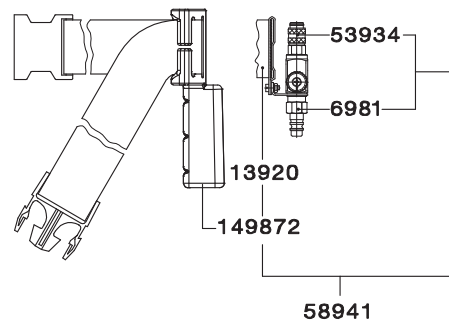

# Spare Parts SATA® air star C

Art. No./Descr.
3194 Adsorber glass
6981 SATA quick coupling nipple G 1/4" (female thread) (packing unit 5 pieces)
13623 SATA quick coupling 1/4" (male thread)
13904 Activated charcoal cartridge
13920 Belt with buckle
22947 O-ring
25015 Pressure gauge 0 - 6 bar, 40 mm, green area 1 - 3 bar
25106 Spindle, complete, for adsorber (CE) of half mask + full face respirator
49726 Protective cage f. respirator filter unit
53942 Nipple G 1/4 f. GS respirator, UBE + blow-off gun, size 14
53934 Safety quick coupling for SATA full face respirator
75176 Safety quick closure coupling NW 5, type 21, for adsorber of half mask respirator, version GS
120469 Breathing air hose, cpl.
120477 Air distributor (packing unit 2 pieces)
134254 Head strap with fixing unit and yoke for SATA air star C
134270 Inhalation and exhalation diaphragms (packing unit 5 pieces or 10 pieces, resp.)
137612 Connection (packing unit 2 pieces)
149872 Belt cushion

**Belt unit Art. No. 55798**

**Belt unit Art. No. 122341**

**Belt unit Art. No. 58941**

All prices are recommended list prices. Errors, technical modifications and printing errors reserved.