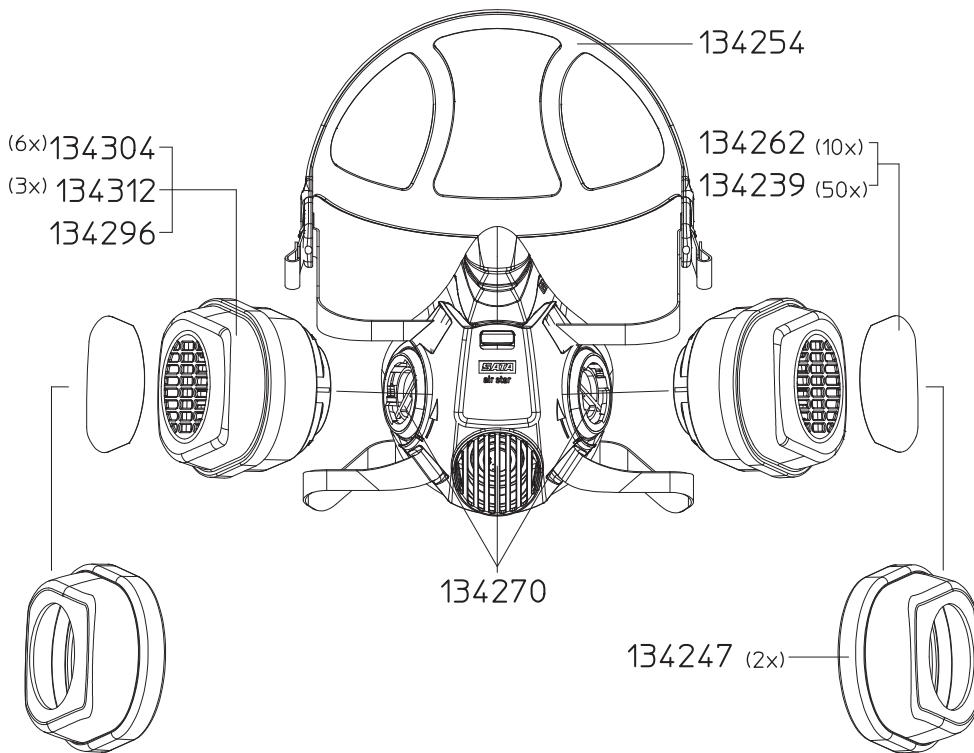

Spare Parts SATA® air star® F

Art. No./Descr.
134239 Pre-filter (packing unit 50 pieces)
134247 Pre-filter holder, red (packing unit 2 pieces) and pre-filter (packing unit 10 pieces)
134254 Head strap with fixing unit and yoke for SATA air star C
134262 Pre-filter (packing unit 10 pieces)
134270 Inhalation and exhalation diaphragms (packing unit 5 pieces or 10 pieces, resp.)
134296 1 Pair of special filters A2:P3 D for SATA air star F
134312 Pack of 3 pairs of special filters A2:P3 D for SATA air star F
134304 Pack of 6 pairs of special filters A2:P3 D for SATA air star F

All prices are recommended list prices. Errors, technical modifications and printing errors reserved.