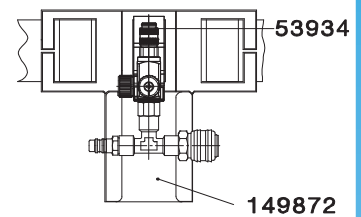

Belt unit Art. No. 122341