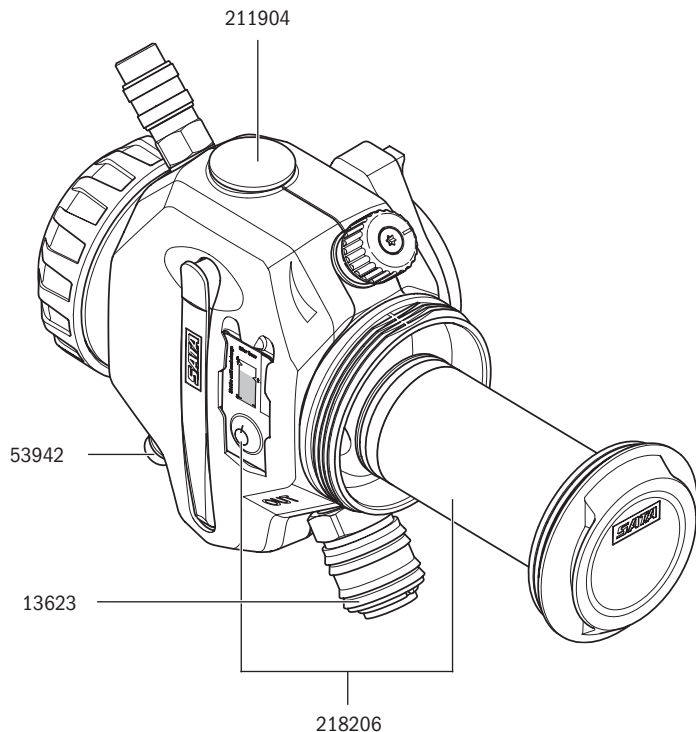

SATA air regulator
Art. No. 1000190

SATA air carbon regulator
Art. No. 1000166