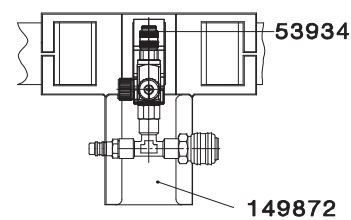

Belt unit Art. No. 122341